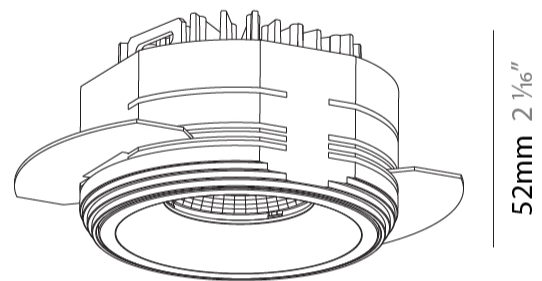

GENERAL

Series: Invader Compact
Subseries: Invader Compact
Brand: Prolicht
Division: Architectural
Mounting Type: Trimless
Mounting Location: Ceiling
Subcategory: Downlight

PHYSICAL

Shape: Round
Diameter (mm): 75
Diameter (in): 2 15/16
Height (mm): 52
Height (in): 2 1/8
Ceiling Thickness (mm): 10 / 12.5 / 15 / 25
Ceiling Thickness (in): 3/8 or 1/2 or 9/16 or 1
Min. Recessing Depth (mm): 60
Min. Recessing Depth (in): 2 3/8
Light Distribution: Downlight
Fixture Finish: SSR / BKV / CWI / CRY / HAB / UFT / ITA / RUA / FTG / MYG / LOD / PUS / FRO / FUP / KIA / POP / BLS / SPG / MEY / GOH / GUM / CHC / COM / ABZ / JAG / OBR / MOS / ROR
Fixture Material: Aluminum
Cut-out Measurements: D. 86mm / 3 3/8"
Upon Request: Unique Sizes Unique Ceiling Thickness

ELECTRICAL

Lamp Type: LED (Zhaga Standard)
Input Wattage (W): 11
Total Output Wattage (W): 10
Dimming: Dali Dimming
Driver Included: No
Driver Location: Recessed Housing
Driver Type: Constant Current - 120Vac
Housing: See Components
Input Voltage (V): 120
Constant Current (MA): 250mA

LED

Number of LEDs: 1
Color Temperature (°K): Warm Dim
Max. Delivered Lumen (lm): 898
Nominal Lumen (lm): 1004
CRI: >90 CRI
Lamp Life (hrs): 50000

OPTICAL

Reflector: 16 / 36 / 56
Upon Request: Special Beam Angles

RATINGS AND CERTIFICATIONS

Certified By: Certified for North American Standards
IP rating: IP44

Ø75mm 2 15/16"

Ø85mm 3 3/8"

52mm 2 1/8"