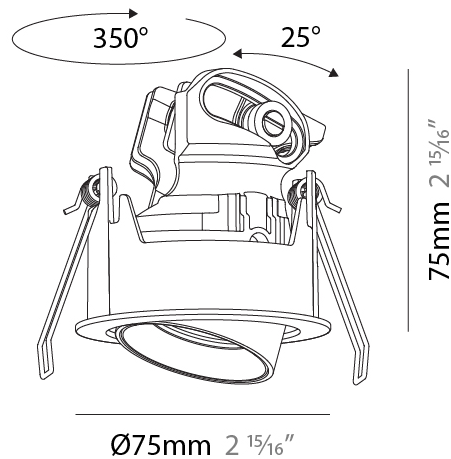

GENERAL

Series: Invader Compact
Subseries: Invader Compact Adjustable
Brand: Prolicht
Division: Architectural
Mounting Type: Recessed
Mounting Location: Ceiling
Subcategory: Downlight

PHYSICAL

Shape: Round
Diameter (mm): 75
Diameter (in): 2 15/16
Height (mm): 75
Height (in): 2 15/16
Ceiling Thickness (mm): 1 - 25
Ceiling Thickness (in): 1/16 - 1
Min. Recessing Depth (mm): 85
Min. Recessing Depth (in): 3 3/8
Light Distribution: Downlight
Fixture Finish: SSR / BKV / CWI / CRY / HAB / UFT / ITA / RUA / FTG / MYG / LOD / PUS / FRO / FUP / KIA / POP / BLS / SPG / MEY / GOH / GUM / CHC / COM / ABZ / JAG / OBR / MOS / ROR
Fixture Material: Aluminum
Cut-out Measurements: D. 68mm / 2 11/16"

ELECTRICAL

Lamp Type: LED (Zhaga Standard)
Input Wattage (W): 11
Total Output Wattage (W): 10
Dimming: Dali Dimming
Driver Included: No
Driver Location: Recessed Housing
Driver Type: Constant Current - 120Vac
Housing: See Components
Input Voltage (V): 120
Constant Current (MA): 250

LED

Number of LEDs: 1
Color Temperature (°K): Warm Dim
Max. Delivered Lumen (lm): 862
Nominal Lumen (lm): 1004
CRI: >90 CRI
Lamp Life (hrs): 50000

OPTICAL

Reflector°: 24 / 40 / 54
Adjustability: Rotational 350° / Tilt 25°

RATINGS AND CERTIFICATIONS

Certified By: Certified for North American Standards
IP rating: IP40