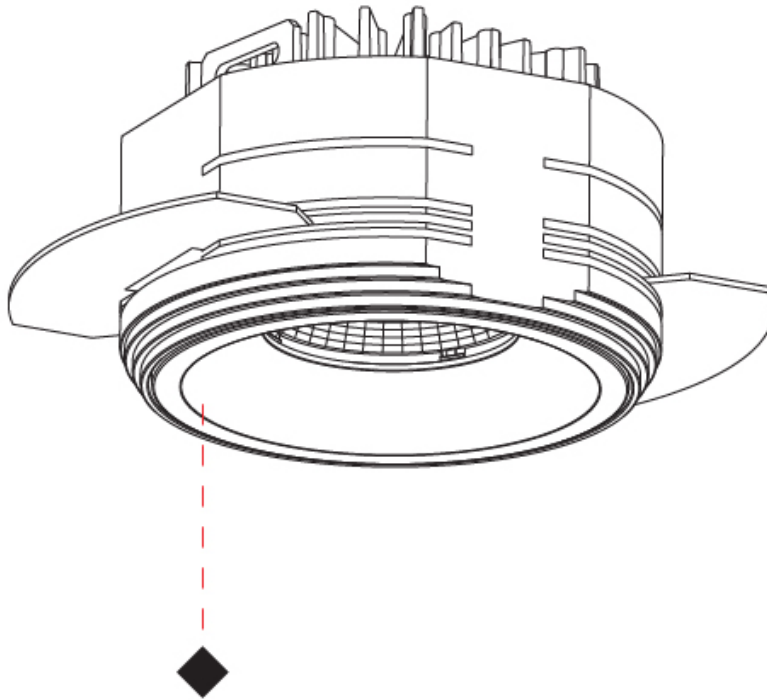

INVADER COMPACT TRIMLESS

A35810-

PROJECT	_____
TYPE	_____
SPECIFIER	_____
QUANTITY	_____
DATE	_____